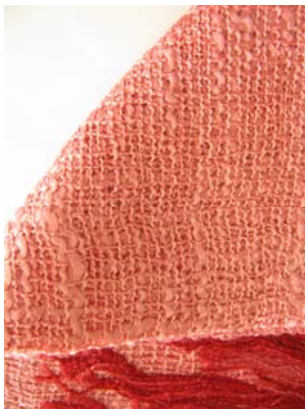

Code: SSHW 09R - Red
Size (cm): 75W 170L
Technique: Tie Dye 2 shades dipping
Material: Cotton

Minimum Order: 600 pc.*
Lead Time: 1 month
Unit Price: RFQ