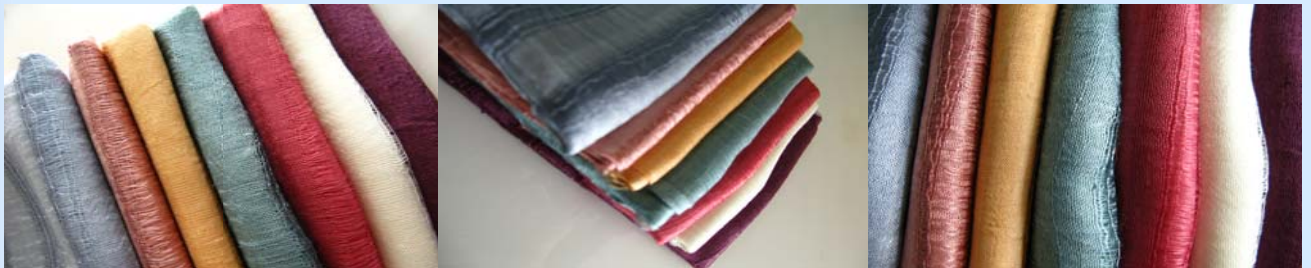

Lady Collection

Silk Scarf / Shawls Cotton Scarf / Shawls

Thai-Nichi Corporation

69/113 Perfect Place 20/4.

Ramkhamheang 164., Minburi

Minburi, Bangkok 10510 Thailand

Tel: 66 2 372 7331

Fax: 66 2 372 7332

Emial: info@thainichicorp.com

Website: www.thainichicorp.com